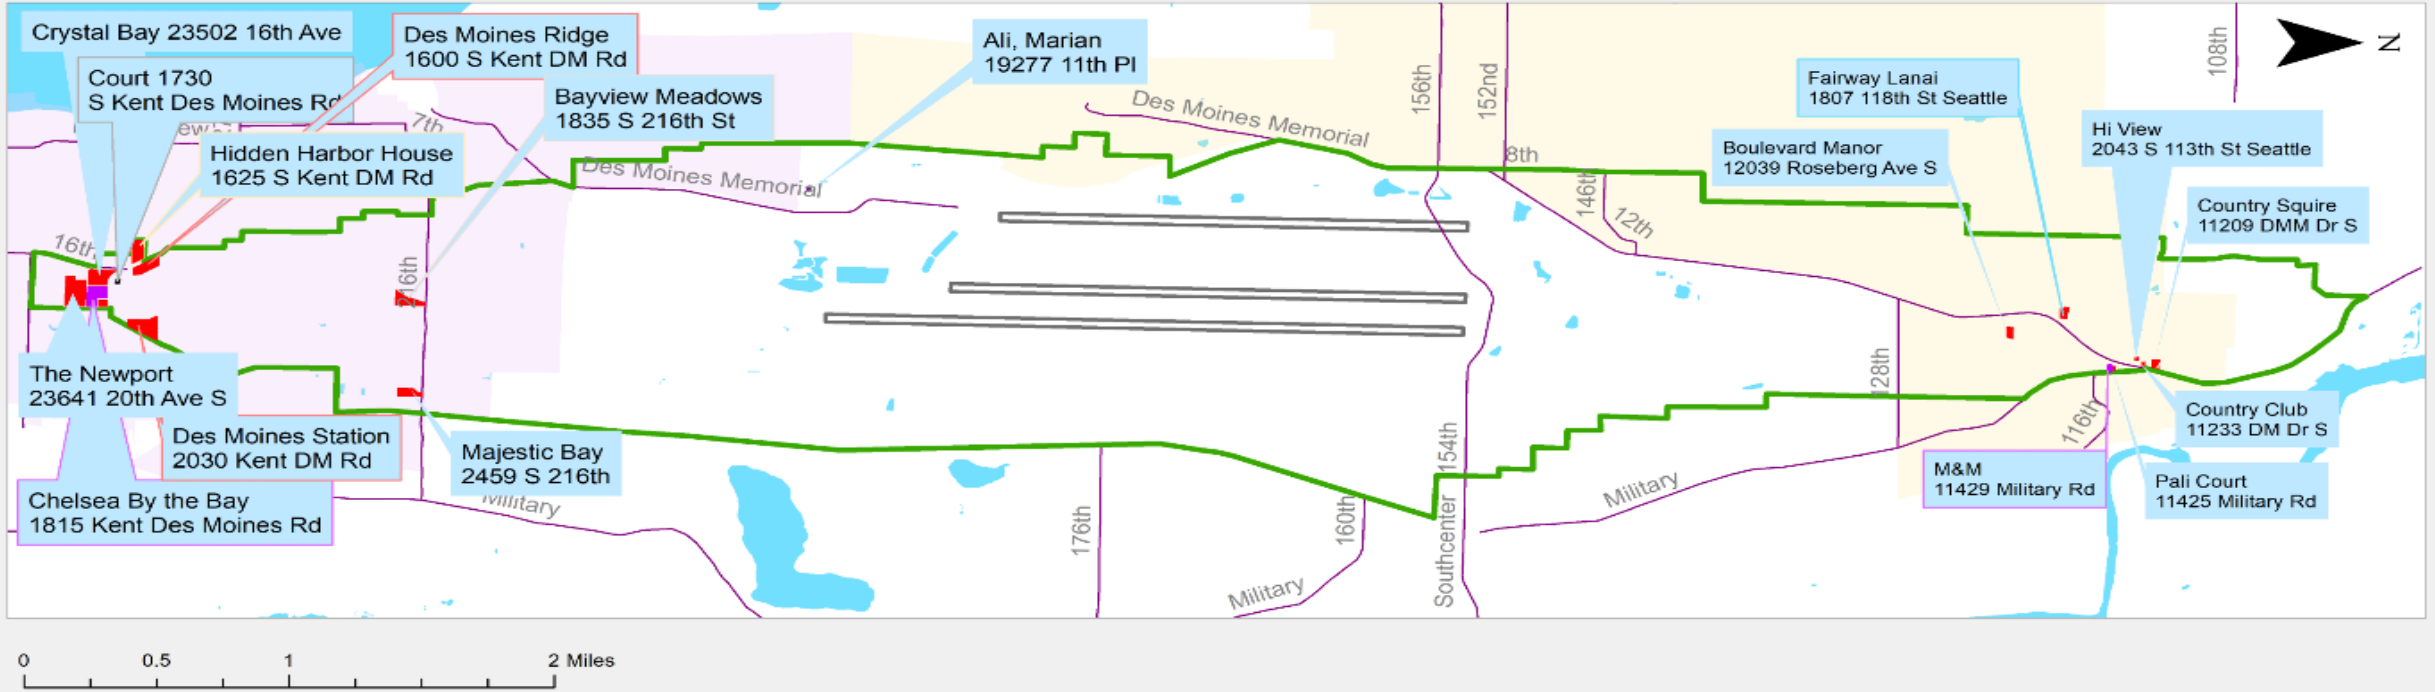

# Noise Remedy Boundary & Apartments

- Legend**
- Noise Remedy Boundary
  - Major Roads
  - City of Burien
  - City of Des Moines
  - SEA Runways

SEATTLE - TACOMA INTERNATIONAL AIRPORT: APARTMENTS WITHIN THE NOISE REMEDY BOUNDARY								
Facility Type	Name	Parcel number	Street Address	City	Zip	Year Built	Units	Comments
Apartment	Ali, Marian	0246000058	19277 11TH PL	SeaTac	98148	1962	5	
Apartment	Bayview Meadows	0922049016	1835 South 216th St	Des Moines	98198	1984	73	
Apartment	Boulevard Manor	0985000625	12039 Roseberg Ave S	Seattle	98168	1952	70	Pilot- May not be eligible - windows redone 2011
Apartment	Chelsea By the Bay	1622049202	1815 Kent Des Moines Rd	Des Moines	98198	1980	98	
Apartment	Country Club	3287800005	11233 Des Moines Memorial Dr S	Seattle	98168	1963	17	
Apartment	Country Squire	0923049237	11209 Des Moines Memorial Dr S	Seattle	98168	1966	30	
Apartment	Court	1622049201	1730 S Kent Des Moines Rd	Des Moines	98198	1952	8	
Apartment	Crystal Bay	1622049022	23502 16th Ave S	Des Moines	98198	1976	112	
Apartment	Des Moines Ridge	2013200410	1600 S Kent Des Moines Rd	Des Moines	98198	1969	40	
Apartment	Des Moines Station	1622049080	2060 Kent Des Moines Rd	Des Moines	98198	1977	95	
Apartment	Fairway Lanai	0985000381	1807 118th St	Seattle	98168	1968	43	
Apartment	Hi View	3287800040	2043 S 113th St	Seattle	98168	1964	15	
Apartment	Hidden Harbor House	1722049068	1625 S Kent Des Moines Rd	Des Moines	98198	1981	50	
Apartment	Holly Creek	1622049206	1919 S Kent Des Moines Rd	Des Moines	98198	1969	18	
Apartment	Majestic Bay	8582700000	2459 S 216th St	Des Moines	98198	1980	81	
Apartment	M&M	0923049443	11429 Military Rd	Seattle	98168	1962	5	
Apartment	Pali Court	0923049124	11425 Military Rd S	Seattle	98168	1962	7	
Apartment	The Newport	1622049047	23641 20th Ave S	Des Moines	98198	1985	136	
							<b>903</b>	Total units

# Places of Worship

Places of Worship within Noise Remedy Boundary